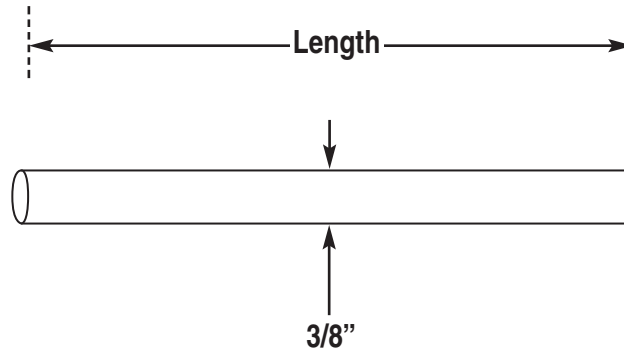

CTP DOWEL

Catalog Number	Length
CTP D-30	3"
CTP D-40	4"
CTP D-50	5"
CTP D-60	6"

Phone: (219) 878-1427 Fax: (219) 874-3626 www.ctpanchors.com				7974 W. Orchard Drive Michigan City, Indiana 46360-9390 USA	
DATE:		APPROVED BY:		DRAWN BY: CMS	
SCALE: NTS				REVISED:	
<h2>CTP Dowel</h2> <p>Material: TY 304 Stainless Steel</p>					
PROJECT:					
CUSTOMER:				DRAWING NUMBER:	