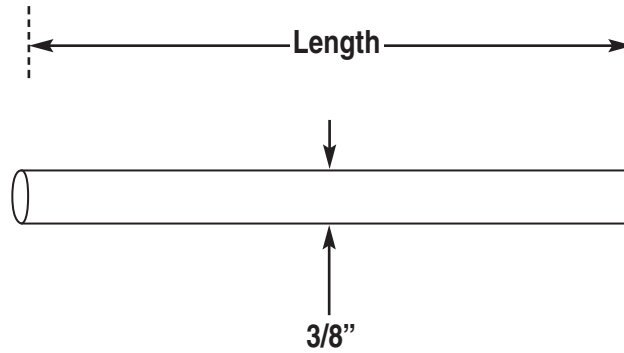

# CTP DOWEL

Catalog Number	Length
CTP D-30	3"
CTP D-40	4"
CTP D-50	5"
CTP D-60	6"

Phone: (219) 878-1427 Fax: (219) 874-3626 www.ctpanchors.com				7974 W. Orchard Drive Michigan City, Indiana 46360-9390 USA	
DATE:	APPROVED BY:		DRAWN BY: CMS		
SCALE: NTS			REVISED:		
<h2>CTP Dowel</h2> <p>Material: TY 304 Stainless Steel</p>					
PROJECT:					
CUSTOMER:				DRAWING NUMBER:	