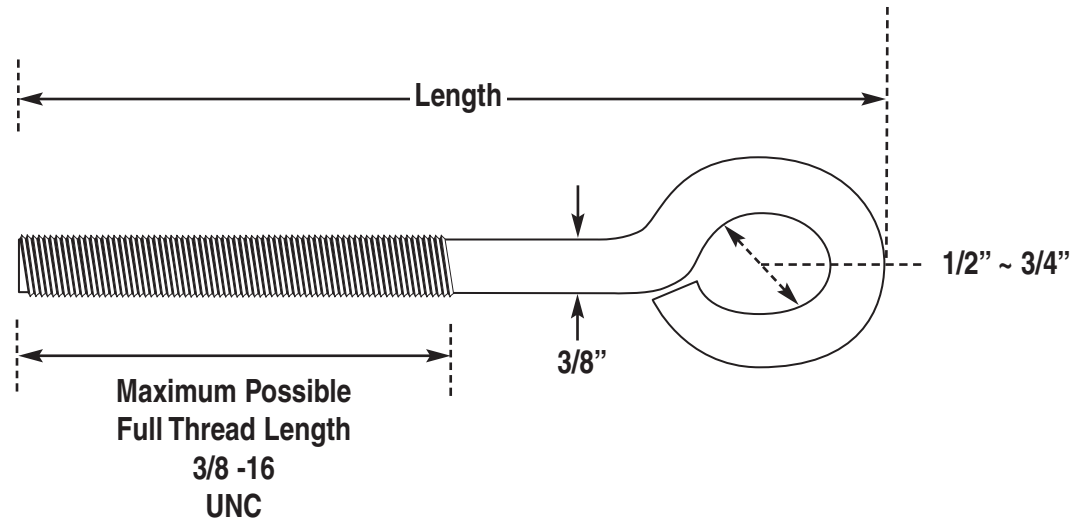

CTP EYE-BOLT

CAPACITY = 1900 lb Ultimate

Catalog Number	Length
CTP E-386	6"
CTP E-388	8"
CTP E-3810	10"
CTP E-3812	12"

- Includes:**
- 1 Nut
 - 1 Washer
- TY 18-8 S.S.

Phone: (219) 878-1427 Fax: (219) 874-3626 www.ctpanchors.com				7974 W. Orchard Drive Michigan City, Indiana 46360-9390 USA	
DATE:		APPROVED BY:		DRAWN BY: CMS	
SCALE: NTS				REVISED:	
<p>CTP Eye-Bolt - 3/8"</p> <p>Material: TY 304 Stainless Steel</p>					
PROJECT:					
CUSTOMER:				DRAWING NUMBER:	