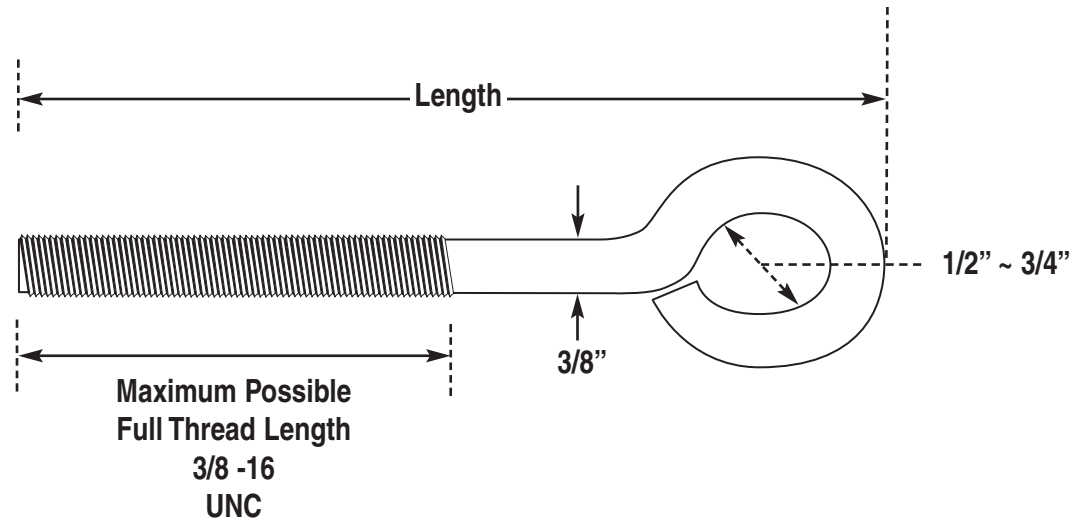

CTP EYE-BOLT

CAPACITY = 1900 lb Ultimate

Catalog Number	Length
CTP E-386	6"
CTP E-388	8"
CTP E-3810	10"
CTP E-3812	12"

- Includes:**
- 1 Nut
 - 1 Washer
- TY 18-8 S.S.**

Phone: (219) 878-1427 Fax: (219) 874-3626 www.ctpanchors.com				7974 W. Orchard Drive Michigan City, Indiana 46360-9390 USA	
DATE:	APPROVED BY:		DRAWN BY: CMS		
SCALE: NTS			REVISED:		
<p>CTP Eye-Bolt - 3/8"</p> <p>Material: TY 304 Stainless Steel</p>					
PROJECT:					
CUSTOMER:				DRAWING NUMBER:	