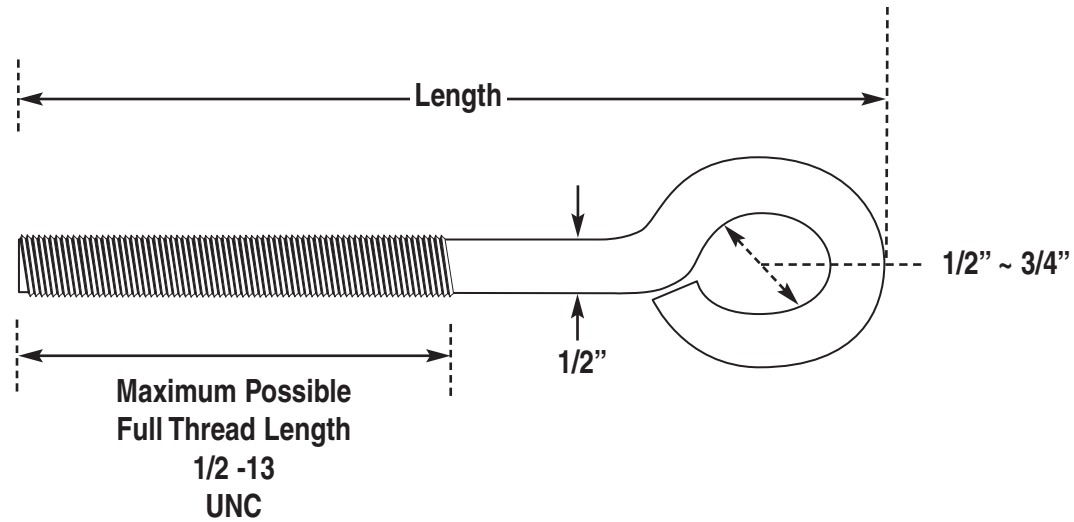

CTP EYE-BOLT

CAPACITY = 2550 lb Ultimate

Catalog Number	Length
CTP E-126	6"
CTP E-128	8"
CTP E-1210	10"
CTP E-1212	12"

- Includes:**
- 1 Nut
 - 1 Washer
- TY 18-8 S.S.**

Phone: (219) 878-1427 Fax: (219) 874-3626 www.ctpanchors.com				7974 W. Orchard Drive Michigan City, Indiana 46360-9390 USA	
DATE:	APPROVED BY:		DRAWN BY: CMS		
SCALE: NTS			REVISED:		
<p>CTP Eye-Bolt - 1/2"</p> <p>Material: TY 304 Stainless Steel</p>					
PROJECT:					
CUSTOMER:				DRAWING NUMBER:	