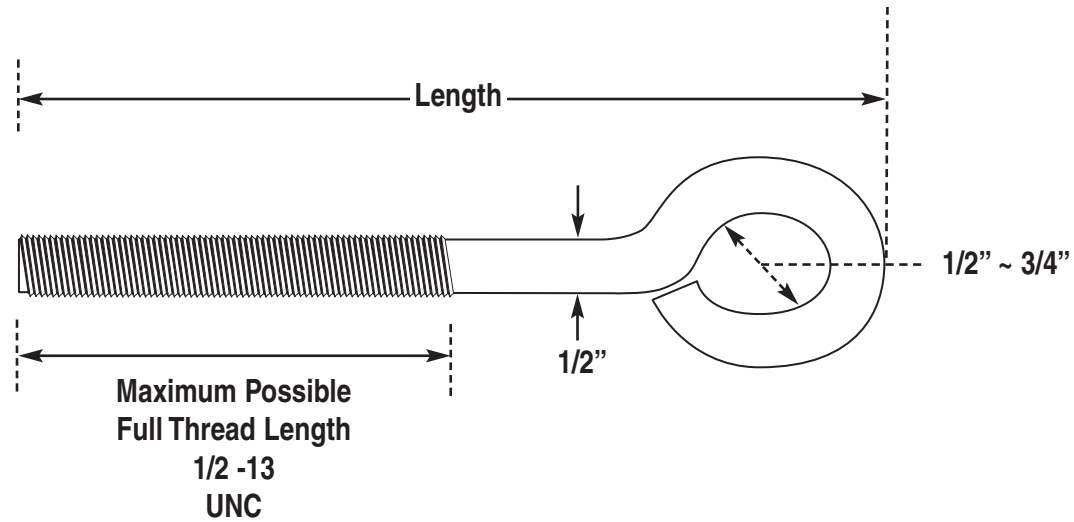

# CTP EYE-BOLT

**CAPACITY = 2550 lb Ultimate**

Catalog Number	Length
CTP E-126	6"
CTP E-128	8"
CTP E-1210	10"
CTP E-1212	12"

- Includes:**
- 1 Nut
  - 1 Washer
- TY 18-8 S.S.**

Phone: (219) 878-1427 Fax: (219) 874-3626 www.ctpanchors.com				7974 W. Orchard Drive Michigan City, Indiana 46360-9390 USA	
DATE:	APPROVED BY:		DRAWN BY: CMS		
SCALE: NTS			REVISED:		
<p><b>CTP Eye-Bolt - 1/2"</b></p> <p><b>Material: TY 304 Stainless Steel</b></p>					
PROJECT:					
CUSTOMER:				DRAWING NUMBER:	