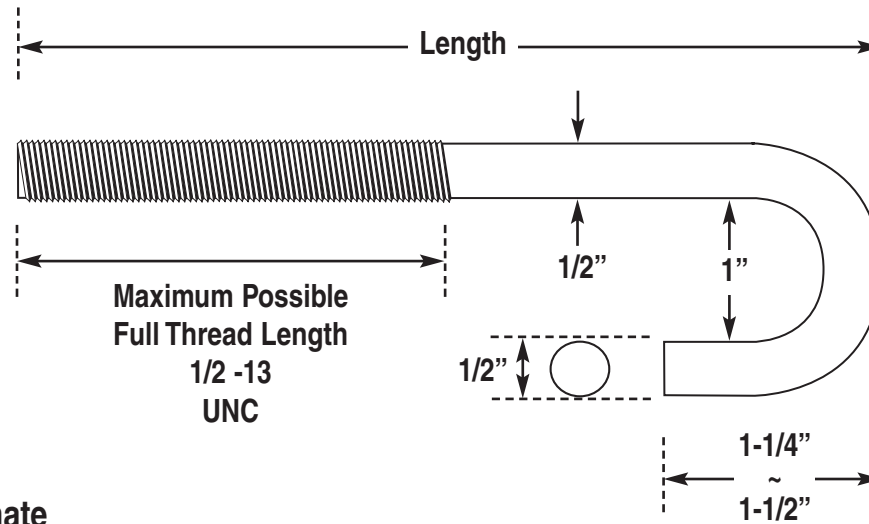

CTP J-BOLT

CAPACITY = 2000 lb Ultimate

Catalog Number	Length
CTP J-126	6"
CTP J-128	8"
CTP J-1210	10"
CTP J-1212	12"

- Includes:**
- 1 Nut
 - 1 Washer
- TY 18-8 S.S.

Phone: (219) 878-1427 Fax: (219) 874-3626 www.ctpanchors.com				7974 W. Orchard Drive Michigan City, Indiana 46360-9390 USA	
DATE:	APPROVED BY:		DRAWN BY: CMS		
SCALE: NTS			REVISED:		
CTP J-Bolt - 1/2" Material: TY 304 Stainless Steel					
PROJECT:					
CUSTOMER:				DRAWING NUMBER:	