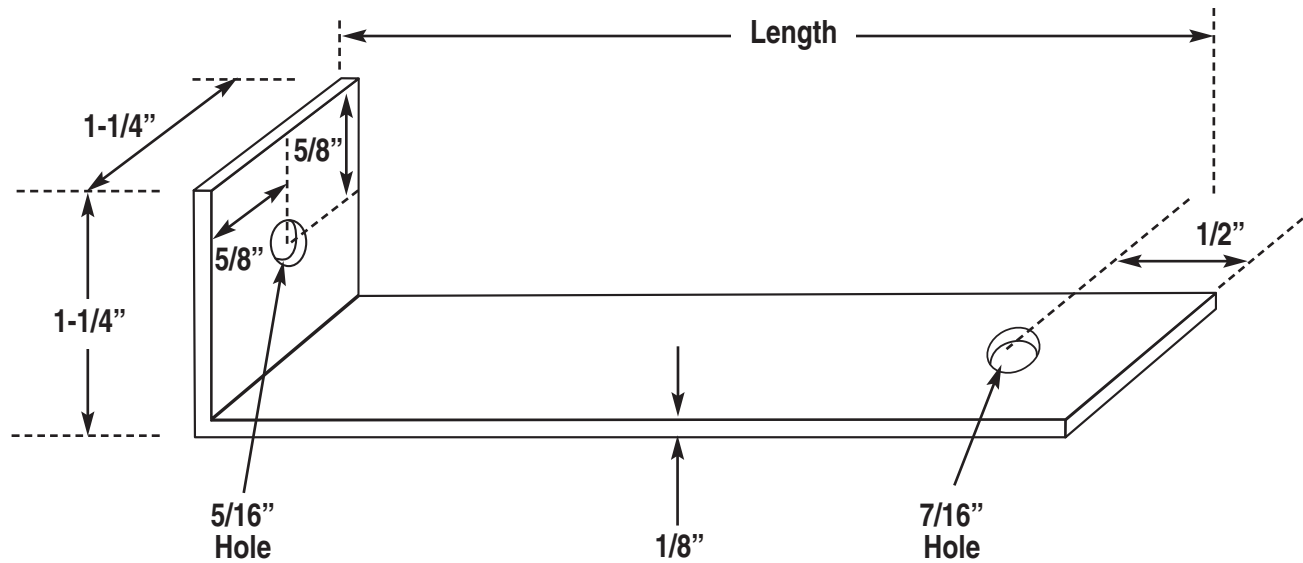

CTP L-STRAP ANCHOR

Catalog Number	Length
CTP L-50	5"
CTP L-60	6"
CTP L-80	8"
CTP L-100	10"
CTP L-120	12"

Phone: (219) 878-1427
 Fax: (219) 874-3626
 www.ctpanchors.com

7974 W. Orchard Drive
 Michigan City, Indiana 46360-9390
 USA

DATE:	APPROVED BY:	DRAWN BY: CMS
SCALE: NTS		REVISED:

CTP L-Strap Anchor
 Material: TY 304 Stainless Steel

PROJECT:	
CUSTOMER:	DRAWING NUMBER: