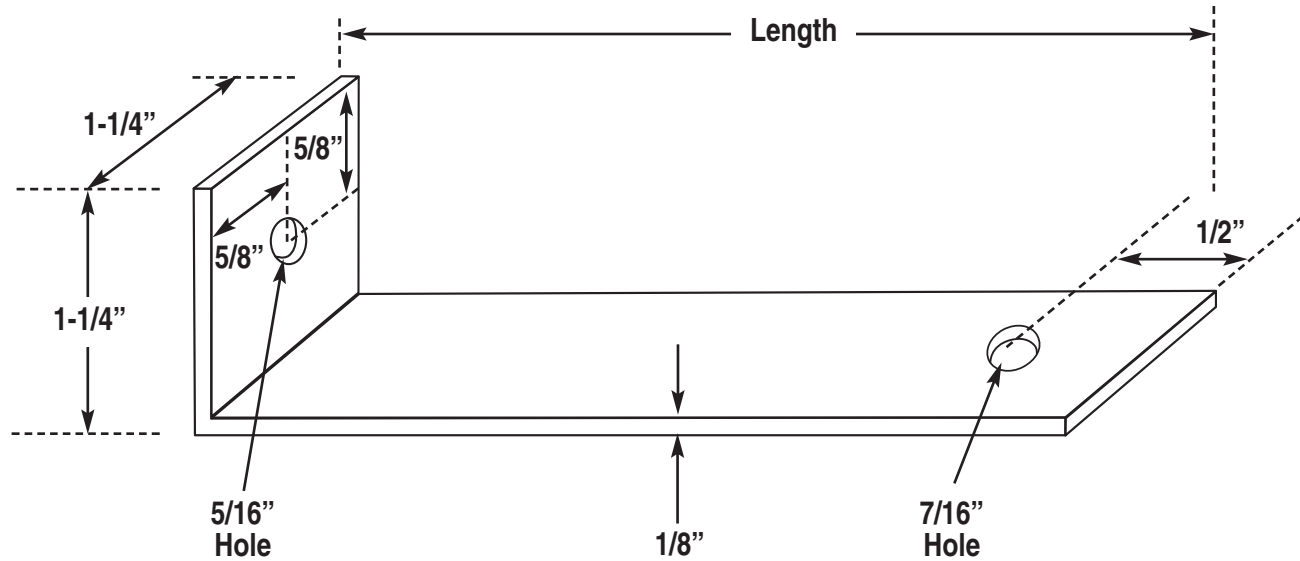

# CTP L-STRAP ANCHOR

Catalog Number	Length
CTP L-50	5"
CTP L-60	6"
CTP L-80	8"
CTP L-100	10"
CTP L-120	12"

Phone: (219) 878-1427  
 Fax: (219) 874-3626  
 www.ctpanchors.com

7974 W. Orchard Drive  
 Michigan City, Indiana 46360-9390  
 USA

DATE:	APPROVED BY:	DRAWN BY: CMS
SCALE: NTS		REVISED:

**CTP L-Strap Anchor**  
 Material: TY 304 Stainless Steel

PROJECT:	
CUSTOMER:	DRAWING NUMBER: