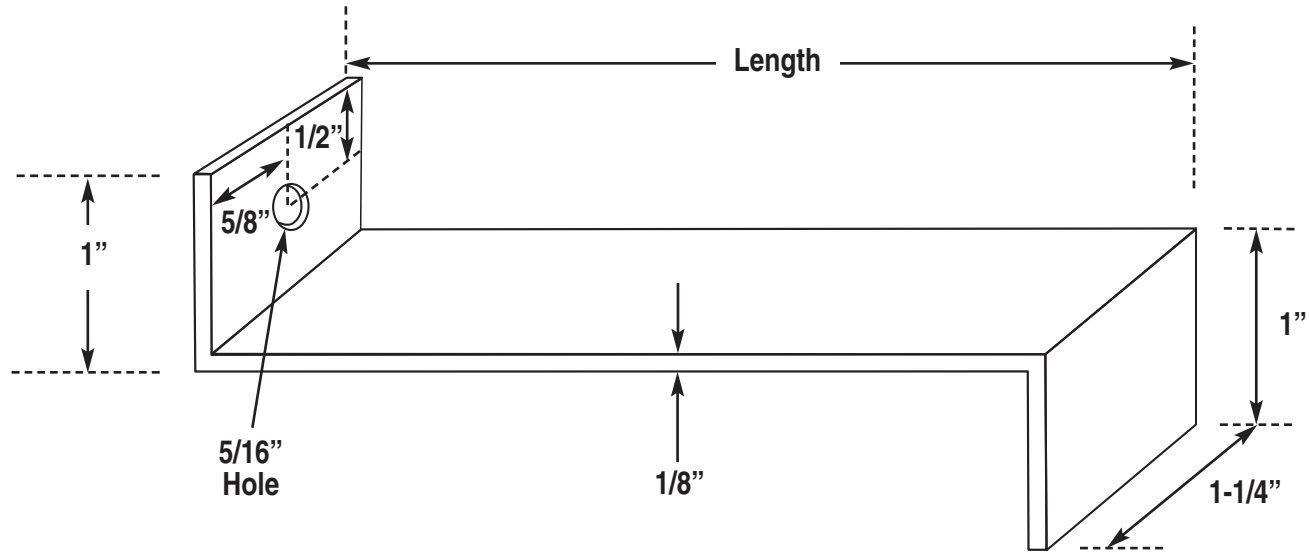

CTP Z-STRAP ANCHOR

Catalog Number	Length
CTP Z-40	4"
CTP Z-50	5"
CTP Z-60	6"
CTP Z-70	7"
CTP Z-80	8"
CTP Z-100	10"
CTP Z-120	12"

Phone: (219) 878-1427 Fax: (219) 874-3626 www.ctpanchors.com				7974 W. Orchard Drive Michigan City, Indiana 46360-9390 USA	
DATE:	APPROVED BY:		DRAWN BY: CMS		
SCALE: NTS			REVISED:		
CTP Z-Strap Anchor Material: TY 304 Stainless Steel					
PROJECT:					
CUSTOMER:				DRAWING NUMBER:	